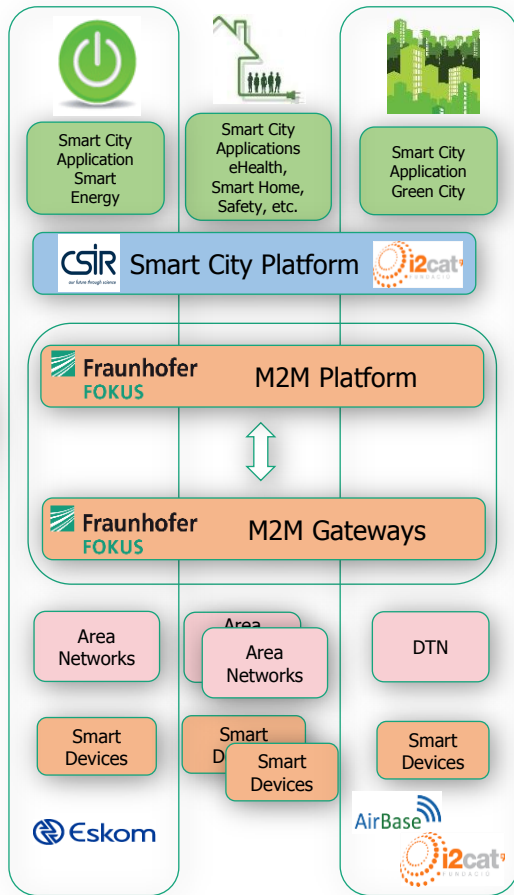

Trescimo Smart City Reference Architecture

State of the Art Standards and Partner Tools

Trescimo improves Future Internet Research Experimentation testbed capabilities in Europe and in South Africa, demonstrated through experimental research linking smart and green technological and social innovation