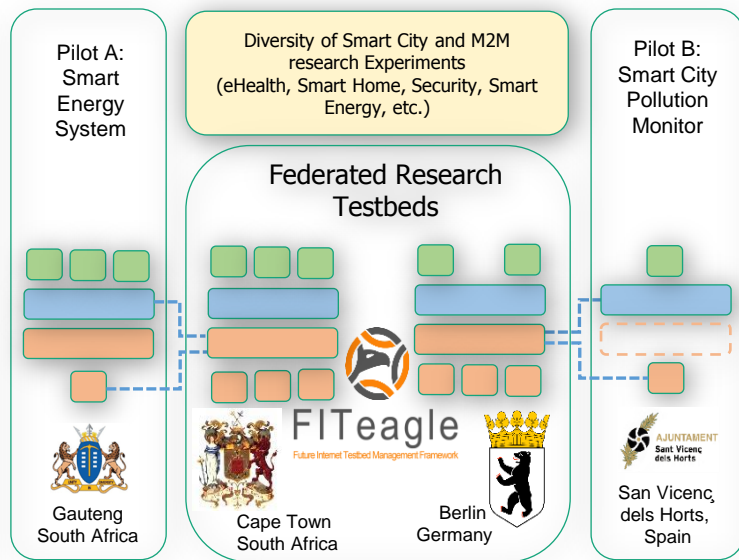

Trescimo Smart City Reference Architecture

State of the Art Standards and Partner Tools

Trescimo improves Future Internet Research Experimentation testbed capabilities in Europe and in South Africa, demonstrated through experimental research linking smart and green technological and social innovation

International Collaboration
2014 - 2015