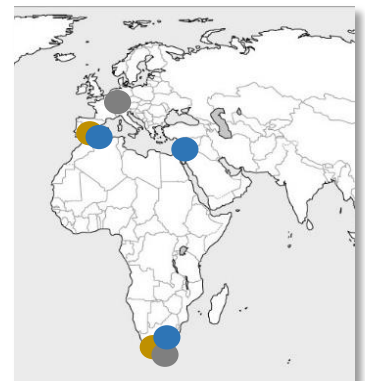

Trescimo Smart City Reference Architecture

State of the Art Standards and Partner Tools

Trescimo improves Future Internet Research Experimentation testbed capabilities in Europe and in South Africa, demonstrated through experimental research linking smart and green technological and social innovation